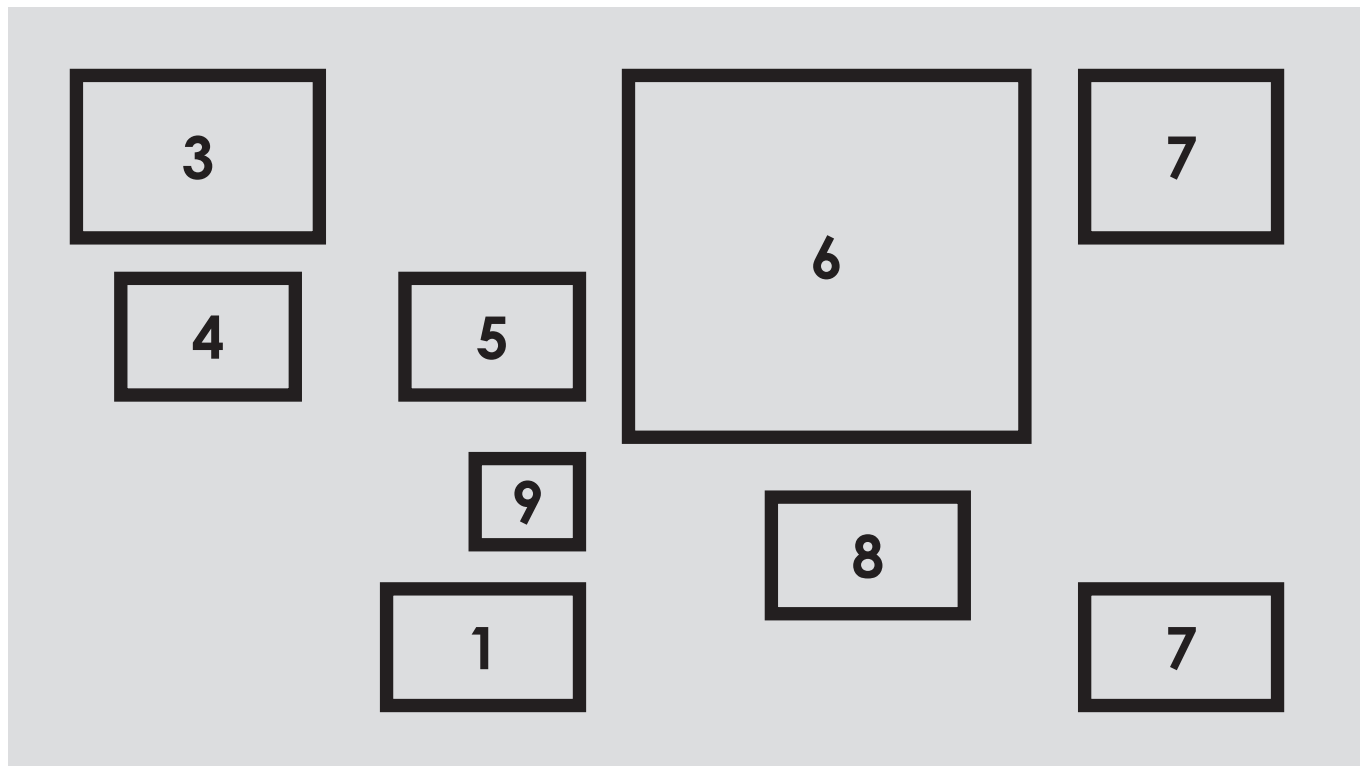

STAGE PLOT

Audience

- 1 - Vocal Mic
- 2 - Vocal Mic
- 3 - Leslie Rig (4 lines for mics) for organ
- 4 - Wurlitzer Amp (mic needed)
- 5 - Guitar Amp (mic needed)
- 6 - Drum Rig
- 7 - Bass Amp (line)
- 8 - Cajon Mic
- 9 - Instrument Mic - Guitar